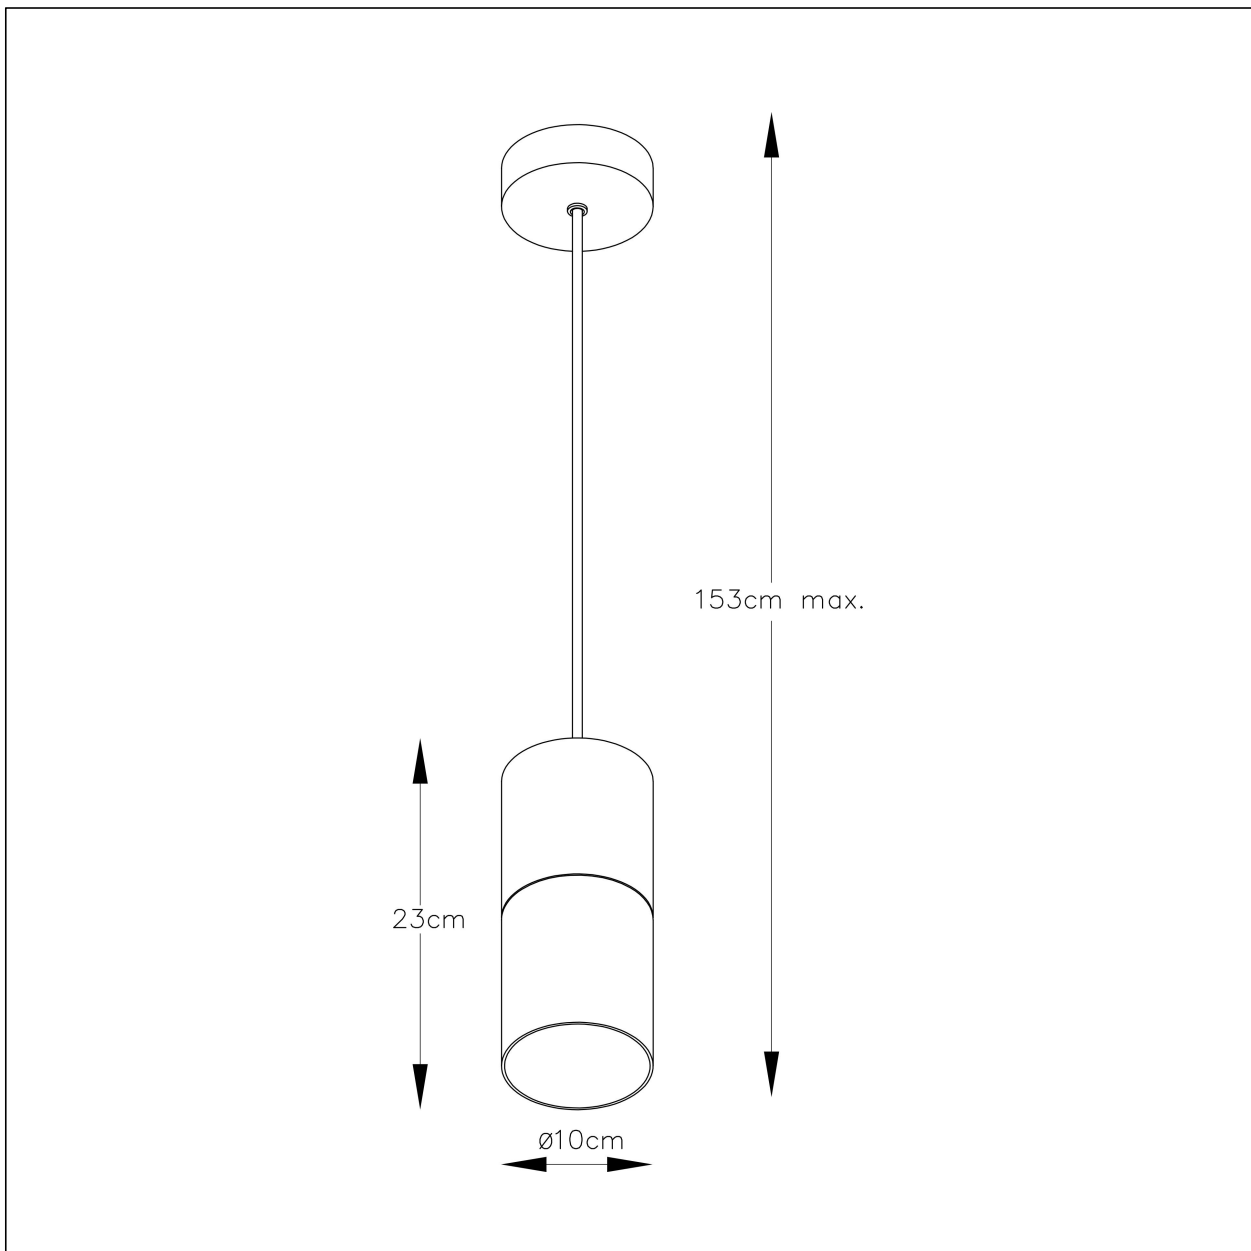

ZINO

Item number : 74410/01/65

EAN code :5411212740885

For more specifications of this product please visit

www.lucide.com